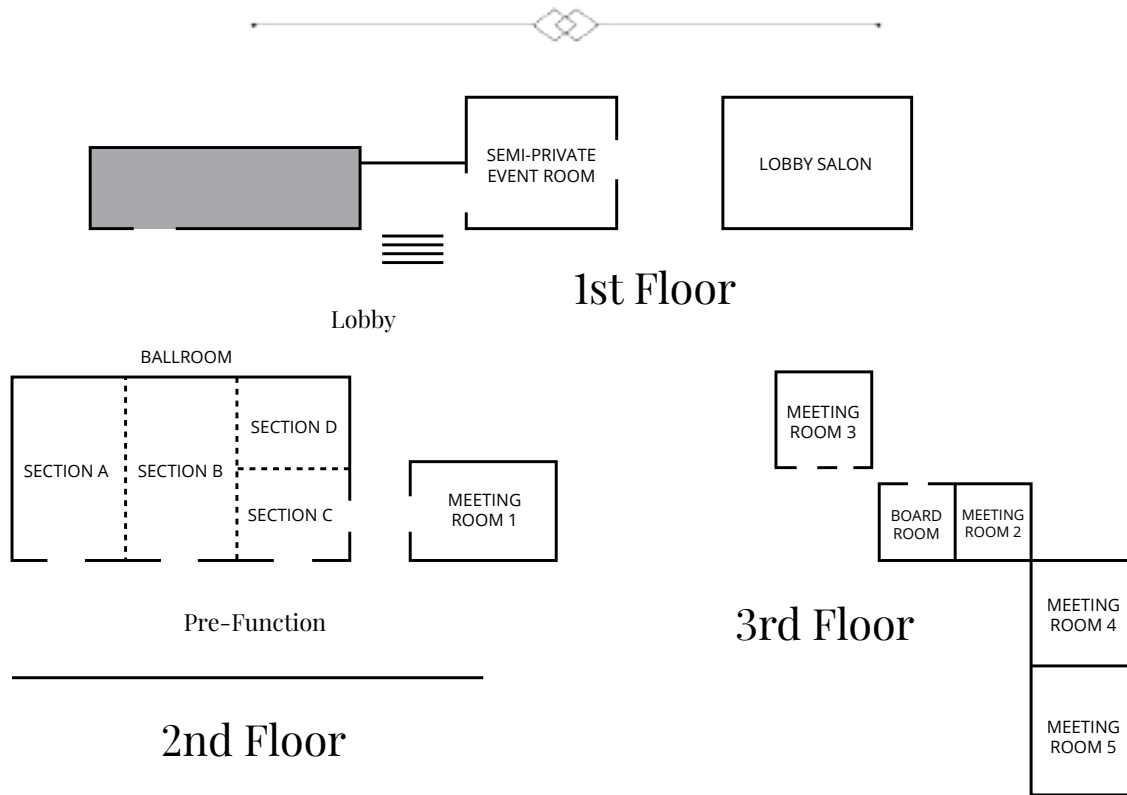

# Arts Hotel Meeting Spaces

MEETING ROOM	BOARDROOM STYLE	U-SHAPE STYLE	HOLLOW SQUARE STYLE	CLASSROOM STYLE	BANQUET STYLE	THEATRE STYLE	RECEPTION STYLE
Ballroom	0	90	115	350	420	575	600
Boardroom	12	-	-	-	-	-	-
Section A	50	50	60	100	100	170	200
Section B	50	50	60	110	120	180	200
Section C	30	20	25	32	50	65	100
Section D	60	20	25	44	60	85	70
Lobby Salon	40	35	40	100	120	210	150
Meeting Room 1	30	24	30	48	60	100	50
Meeting Space 2	20	24	30	24	40	50	45
Meeting Room 3	20	24	30	24	40	50	45
Meeting Room 4+5	-	-	-	110	140	200	160
Meeting Room 4	24	24	-	50	70	110	80
Meeting Room 5	24	24	-	50	70	110	80
Semi-Private Event Space	-	-	-	-	80	-	100